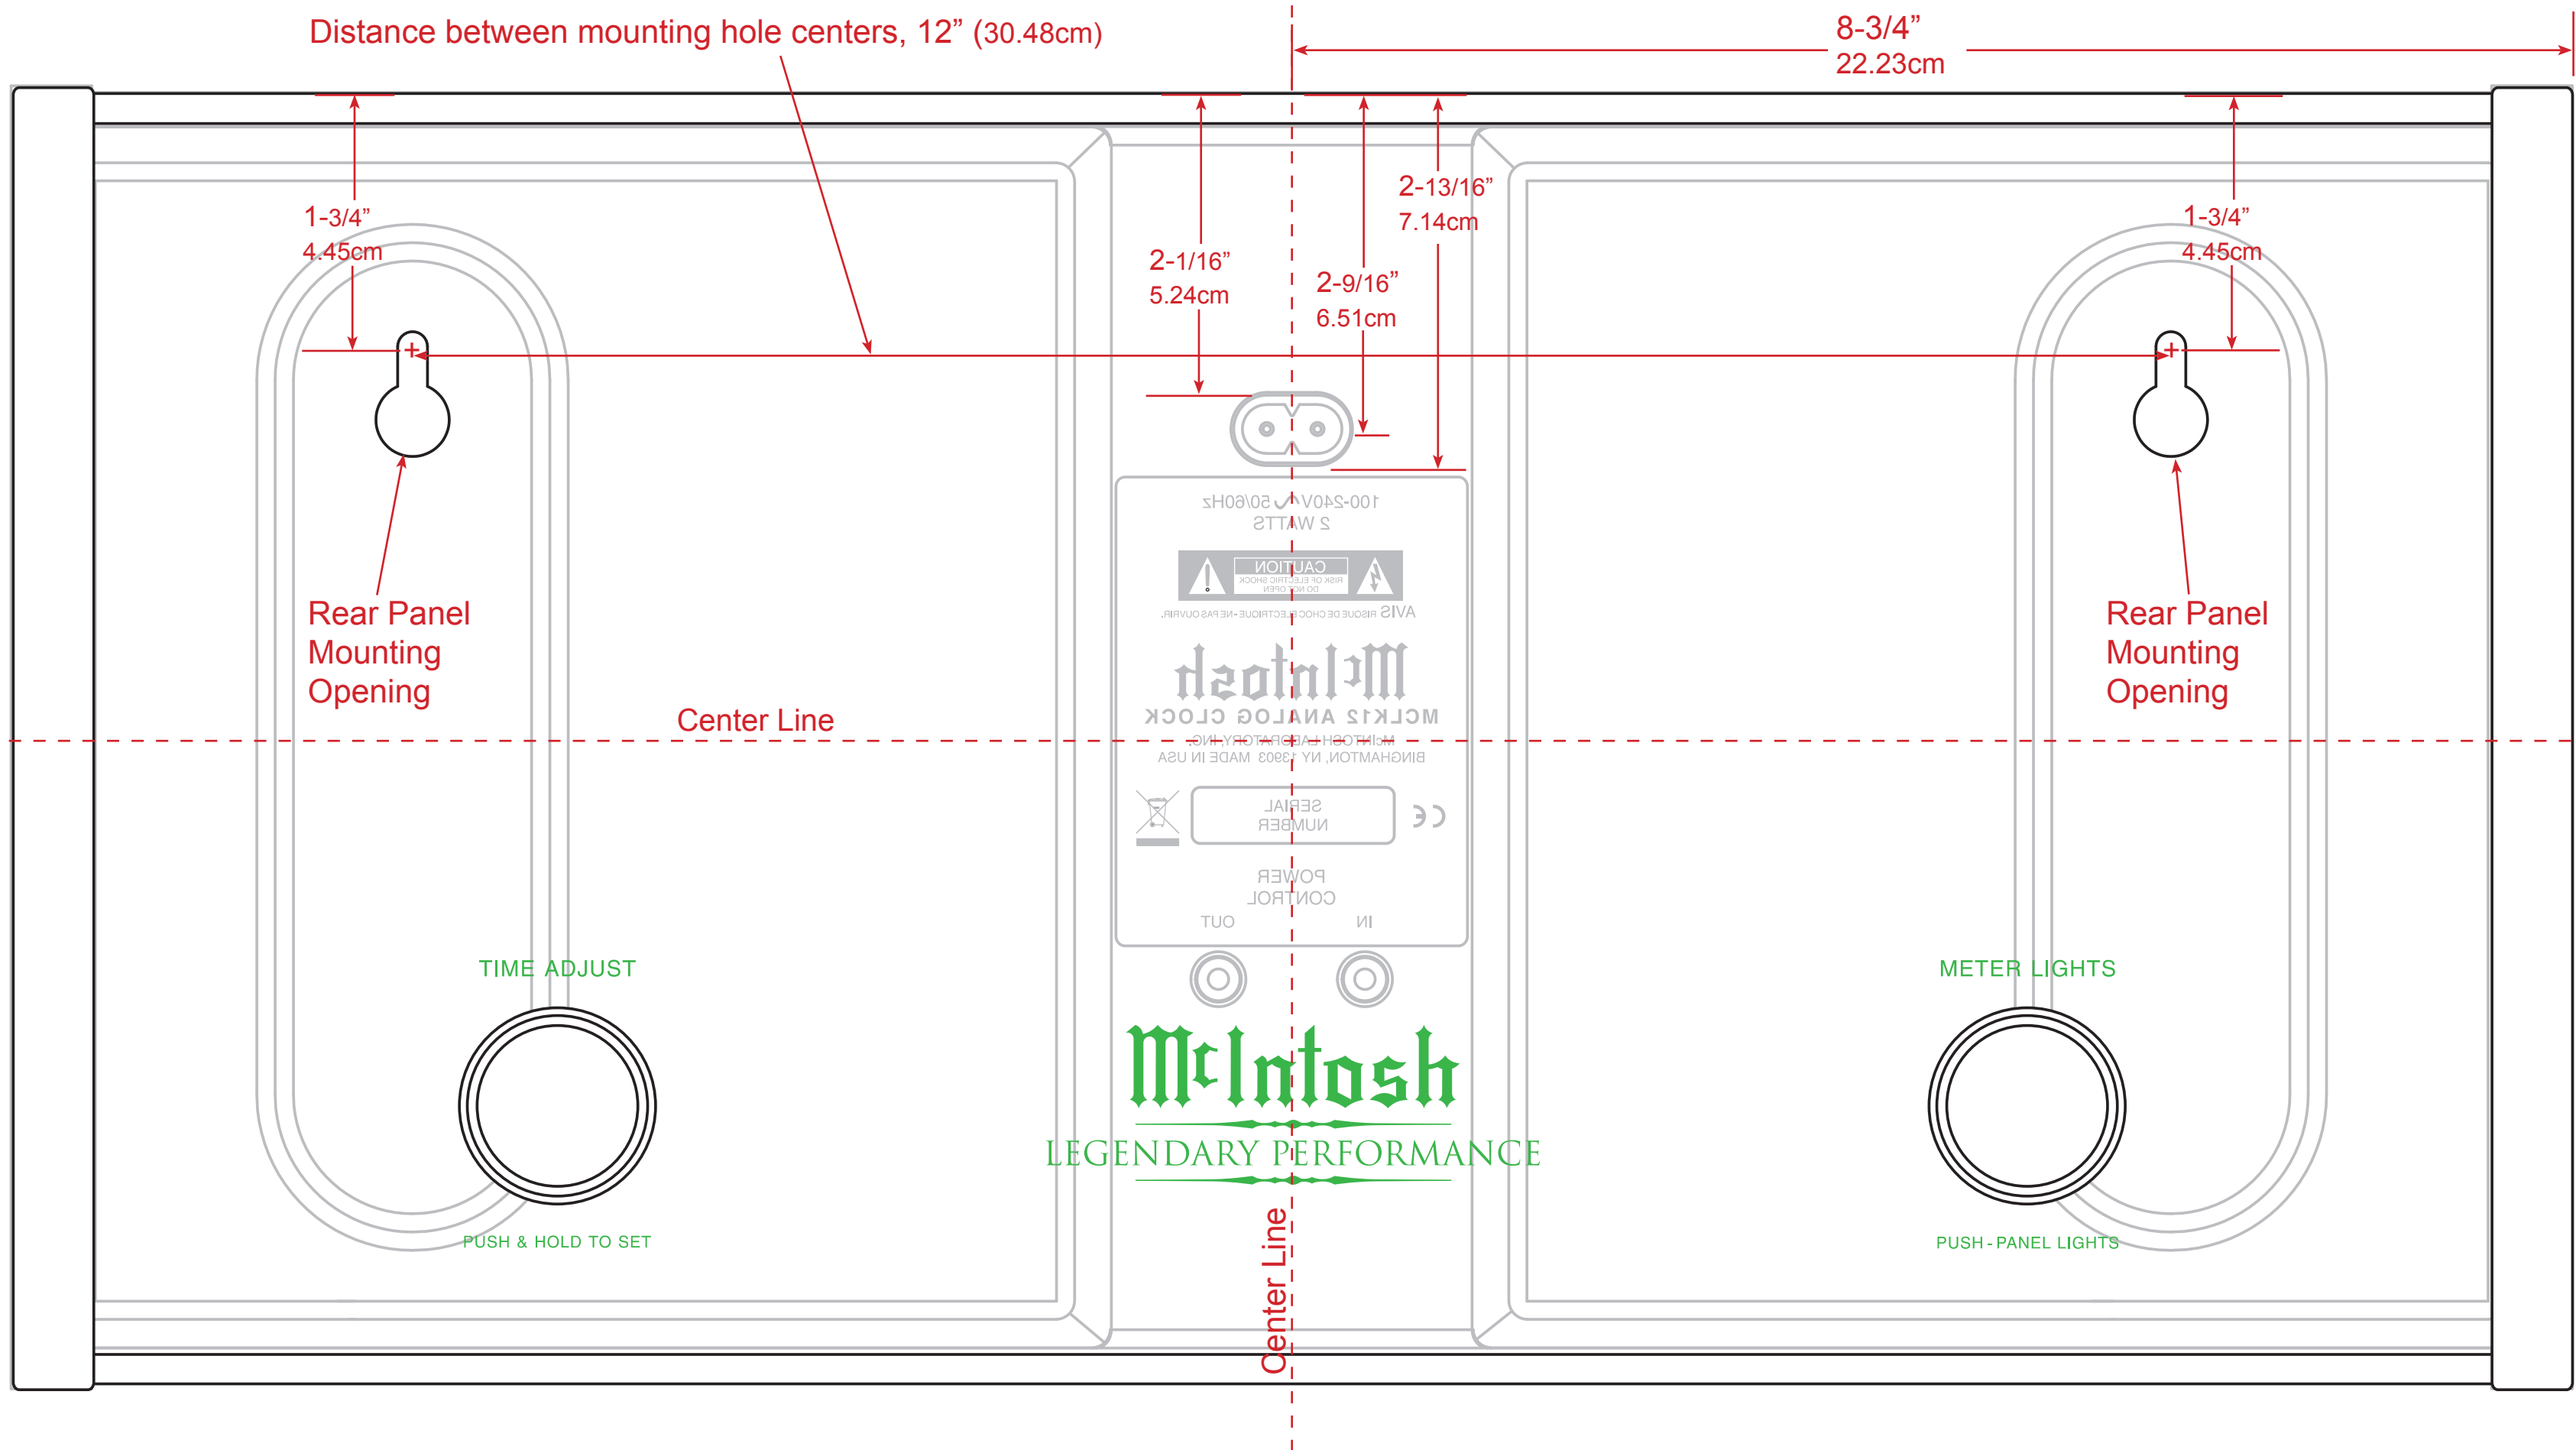

MCLK12 Front and Rear Panels shown actual size

McIntosh

MCLK12

Mounting Template

McIntosh Laboratory, Inc. 2 Chambers Street Binghamton, New York 13903-2699 Phone: 607-723-3512 www.mcintoshlabs.com Part No. 04126500