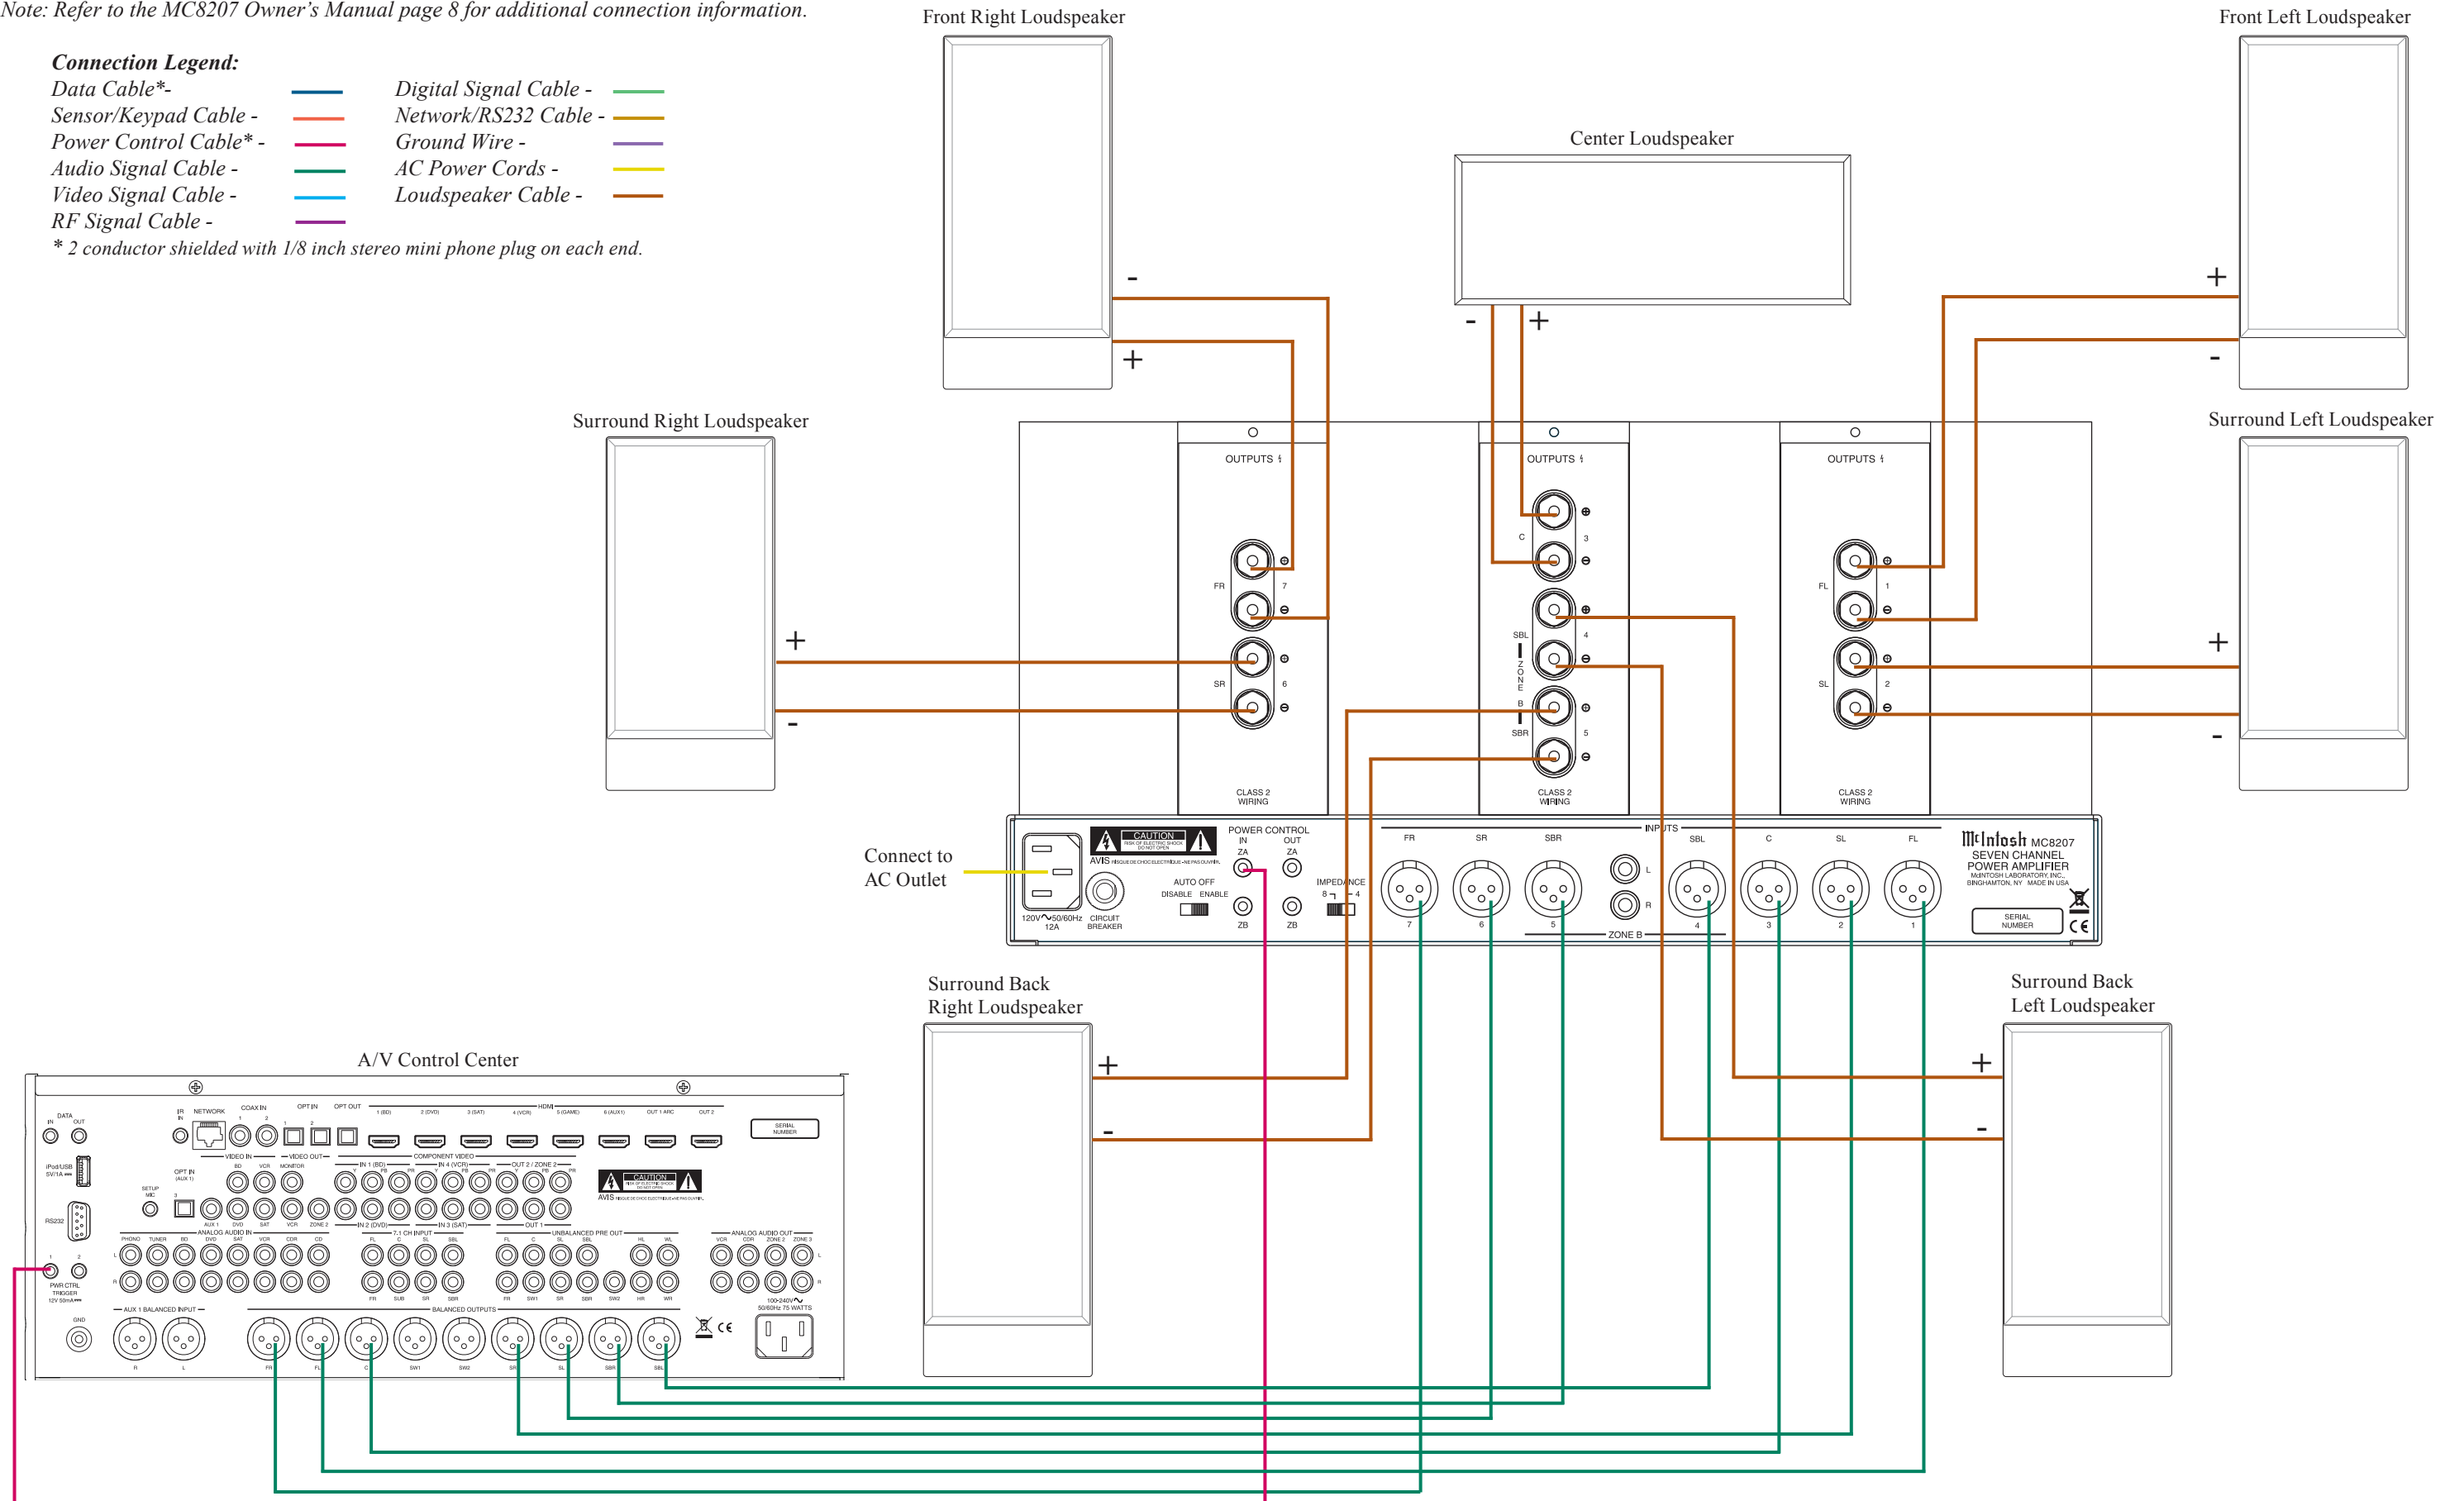

Note: Refer to the MC8207 Owner's Manual page 8 for additional connection information.

**Connection Legend:**

- Data Cable\* - — Digital Signal Cable - —
- Sensor/Keypad Cable - — Network/RS232 Cable - —
- Power Control Cable\* - — Ground Wire - —
- Audio Signal Cable - — AC Power Cords - —
- Video Signal Cable - — Loudspeaker Cable - —
- RF Signal Cable - —

\* 2 conductor shielded with 1/8 inch stereo mini phone plug on each end.

Note: Refer to the MC8207 Owner's Manual page 10 for additional connection information.

**Connection Legend:**

- Data Cable\* - — Digital Signal Cable - —
  - Sensor/Keypad Cable - — Network/RS232 Cable - —
  - Power Control Cable\* - — Ground Wire - —
  - Audio Signal Cable - — AC Power Cords - —
  - Video Signal Cable - — Loudspeaker Cable - —
  - RF Signal Cable - —
- \* 2 conductor shielded with 1/8 inch stereo mini phone plug on each end.