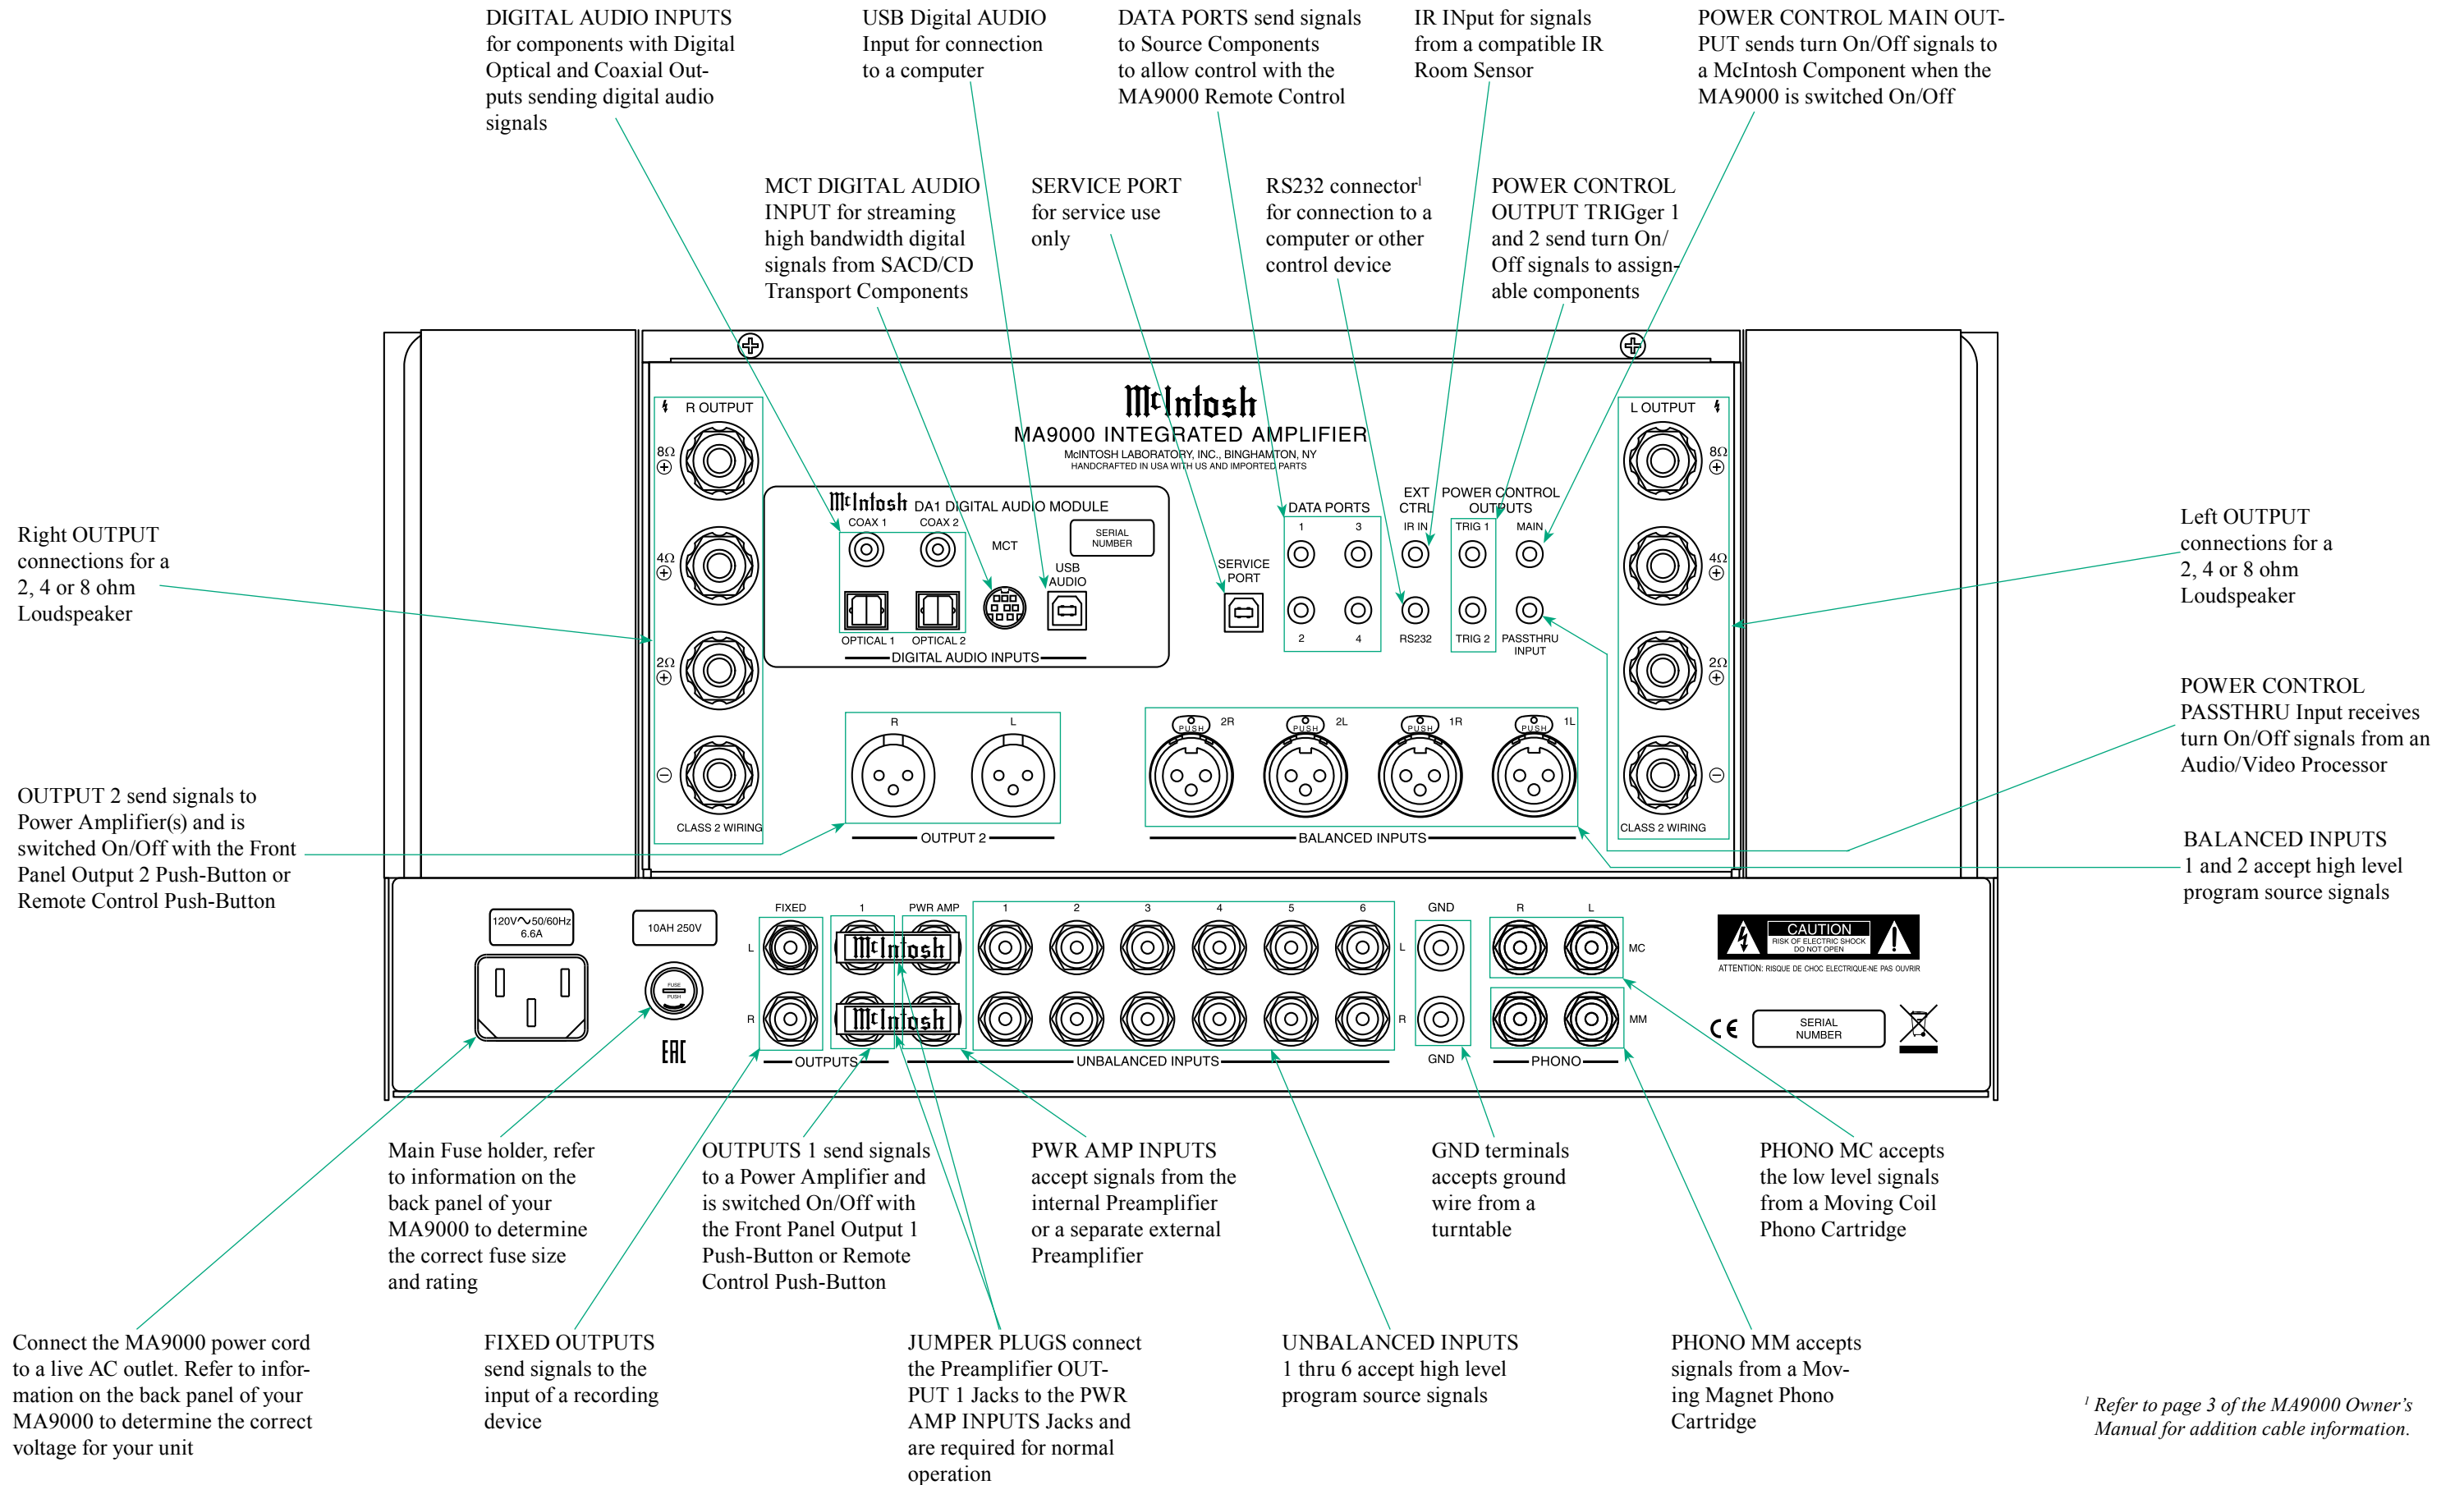

MA9000 Rear Panel Connections

¹ Refer to page 3 of the MA9000 Owner's Manual for addition cable information.