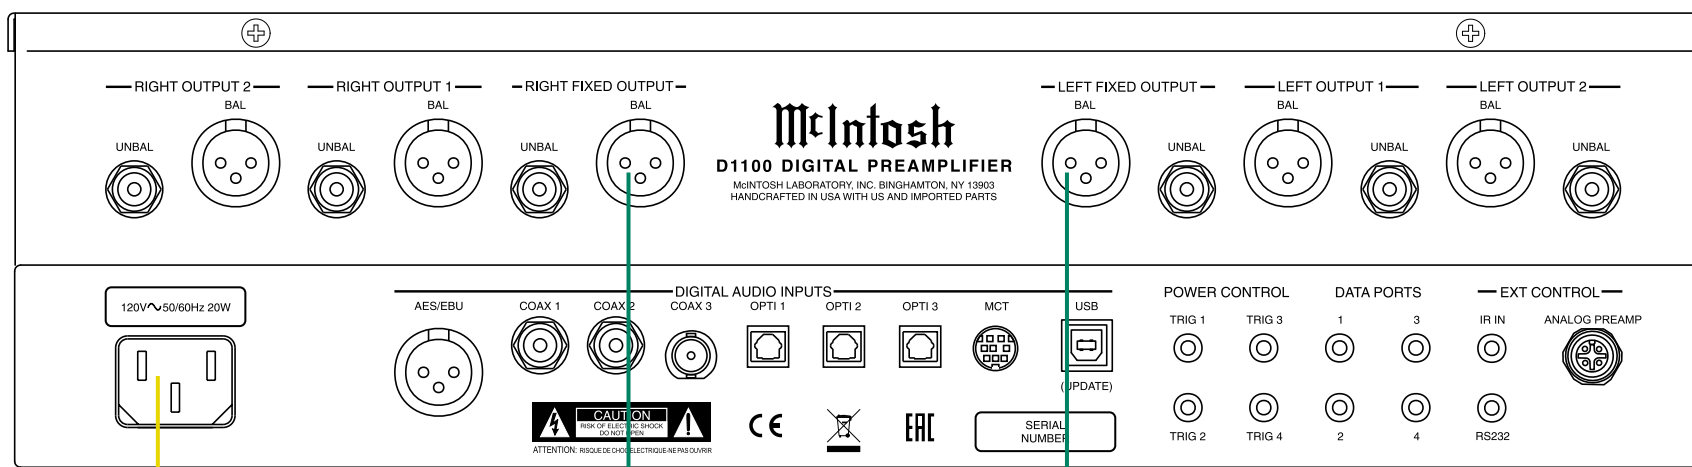

Note: Refer to the D1100 Owner's Manual page 8 for additional connection information.

Connection Legend:

- Data Cable* - Digital Signal Cable - —
 - Sensor/Keypad Cable - RS232 Cable - —
 - Power Control Cable* - Ground Wire - —
 - Audio Signal Cable - AC Power Cords - —
 - Video Signal Cable - Loudspeaker Cable - —
 - RF Signal Cable - —
- * 2 conductor shielded with 1/8 inch stereo mini phone plug on each end.

Connect to AC Outlet

Analog Preamp

Connected to the Analog (Preamp) Controller Main Power Control Out Jack

Power Amplifier - Primary Room

Connect to AC Outlet

Note: Refer to the D1100 Owner's Manual page 9 for additional connection information.

Connection Legend:

- Data Cable* - — Digital Signal Cable -
 - Sensor/Keypad Cable - — RS232 Cable -
 - Power Control Cable* - — Ground Wire -
 - Audio Signal Cable - — AC Power Cords -
 - Video Signal Cable - — Loudspeaker Cable -
 - RF Signal Cable -
- * 2 conductor shielded with 1/8 inch stereo mini phone plug on each end.