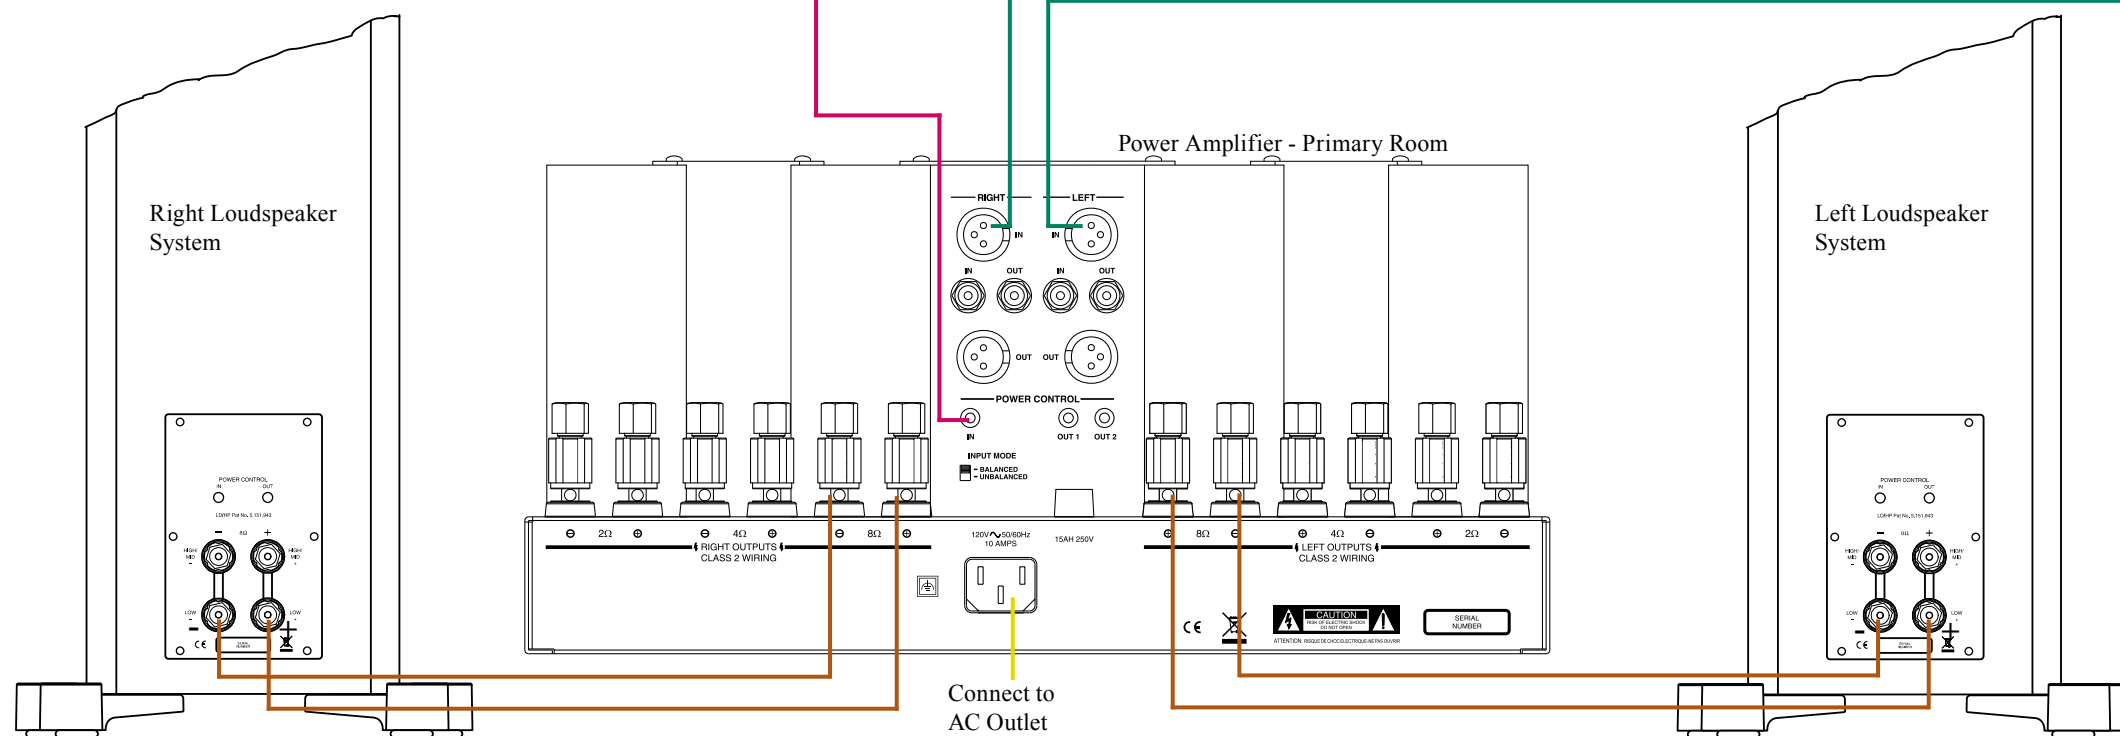

Note: Refer to the D1100 Owner's Manual page 8 for additional connection information.

Connection Legend:

- Data Cable* - Digital Signal Cable - —
 - Sensor/Keypad Cable - RS232 Cable - —
 - Power Control Cable* - Ground Wire - —
 - Audio Signal Cable - AC Power Cords - —
 - Video Signal Cable - Loudspeaker Cable - —
 - RF Signal Cable - —
- * 2 conductor shielded with 1/8 inch stereo mini phone plug on each end.

Connect to AC Outlet

Analog Preamp

Connected to the Analog (Preamp) Controller Main Power Control Out Jack

Power Amplifier - Primary Room

Connect to AC Outlet

Note: Refer to the D1100 Owner's Manual page 9 for additional connection information.

Connection Legend:

- Data Cable* - — Digital Signal Cable -
 - Sensor/Keypad Cable - — RS232 Cable -
 - Power Control Cable* - — Ground Wire -
 - Audio Signal Cable - — AC Power Cords -
 - Video Signal Cable - — Loudspeaker Cable -
 - RF Signal Cable -
- * 2 conductor shielded with 1/8 inch stereo mini phone plug on each end.