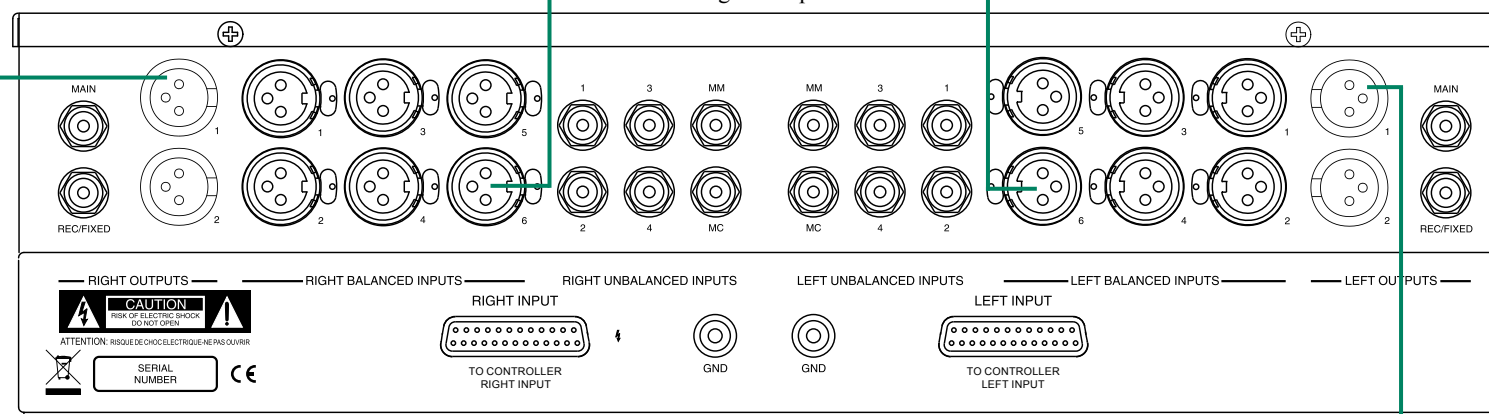

Note: Refer to the D1100 Owner's Manual page 8 for additional connection information.

Connection Legend:

- Data Cable* - Digital Signal Cable - —
 - Sensor/Keypad Cable - RS232 Cable - —
 - Power Control Cable* - Ground Wire - —
 - Audio Signal Cable - AC Power Cords - —
 - Video Signal Cable - Loudspeaker Cable - —
 - RF Signal Cable - —
- * 2 conductor shielded with 1/8 inch stereo mini phone plug on each end.

Connect to AC Outlet

Analog Preamp

Connected to the Analog (Preamp) Controller Main Power Control Out Jack

Power Amplifier - Primary Room

Connect to AC Outlet

Note: Refer to the D1100 Owner's Manual page 9 for additional connection information.

Connection Legend:

- Data Cable* - — Digital Signal Cable -
 - Sensor/Keypad Cable - — RS232 Cable -
 - Power Control Cable* - — Ground Wire -
 - Audio Signal Cable - — AC Power Cords -
 - Video Signal Cable - — Loudspeaker Cable -
 - RF Signal Cable -
- * 2 conductor shielded with 1/8 inch stereo mini phone plug on each end.