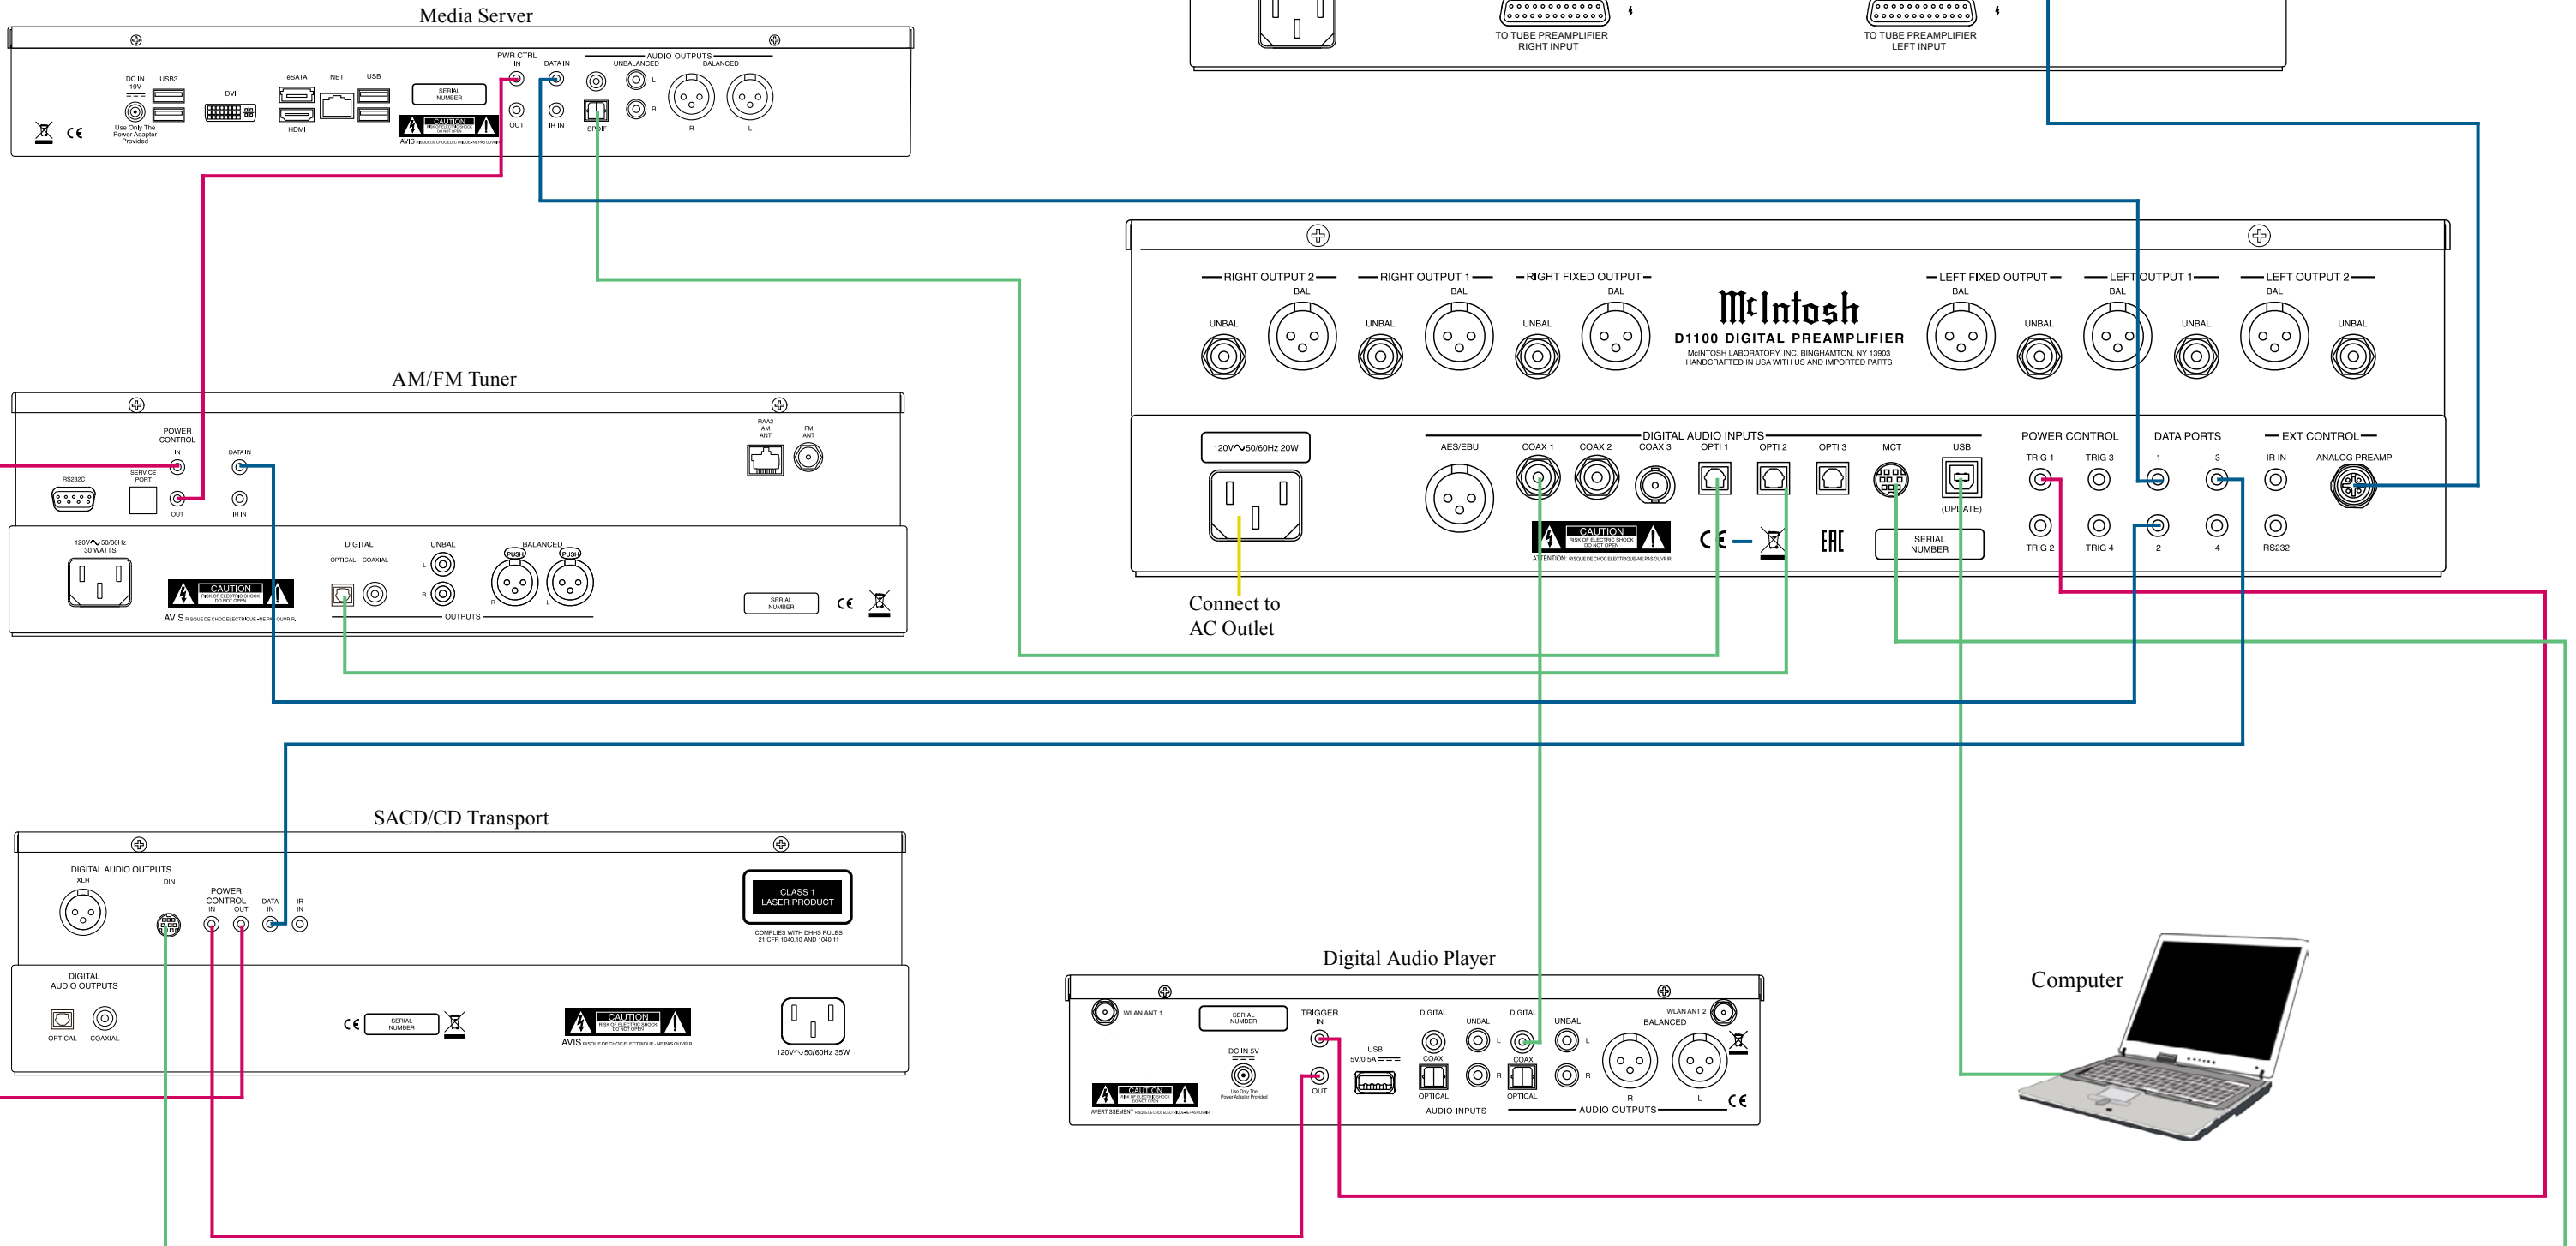

Note: Refer to the D1100 Owner's Manual page 8 for additional connection information.

Connection Legend:

- Data Cable* - — Digital Signal Cable - —
 - Sensor/Keypad Cable - — RS232 Cable - —
 - Power Control Cable* - — Ground Wire - —
 - Audio Signal Cable - — AC Power Cords - —
 - Video Signal Cable - — Loudspeaker Cable - —
 - RF Signal Cable - —
- * 2 conductor shielded with 1/8 inch stereo mini phone plug on each end.

Note: Refer to the D1100 Owner's Manual page 9 for additional connection information.

Connection Legend:

- Data Cable* - — Digital Signal Cable - —
 - Sensor/Keypad Cable - — RS232 Cable - —
 - Power Control Cable* - — Ground Wire - —
 - Audio Signal Cable - — AC Power Cords - —
 - Video Signal Cable - — Loudspeaker Cable - —
 - RF Signal Cable - —
- * 2 conductor shielded with 1/8 inch stereo mini phone plug on each end.